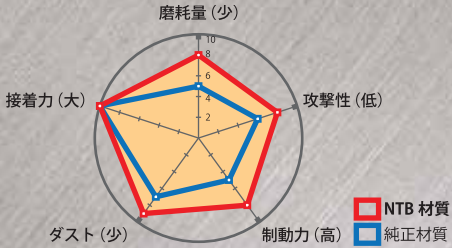

ブレーキシュー性能比較データ