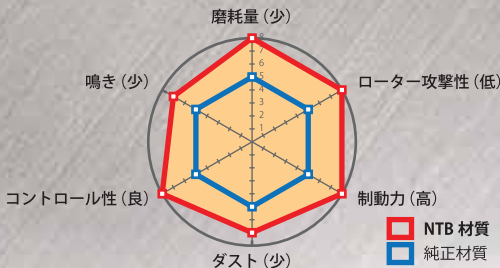

HYPER BLACK【ブレーキパッド】

Brake Pad

制動力、コントロール性はワンランク上の性能を発揮!!

NTBブレーキパッドはNAO(ノンアスベストオーガニック)材です。

ブレーキパッド性能比較データ